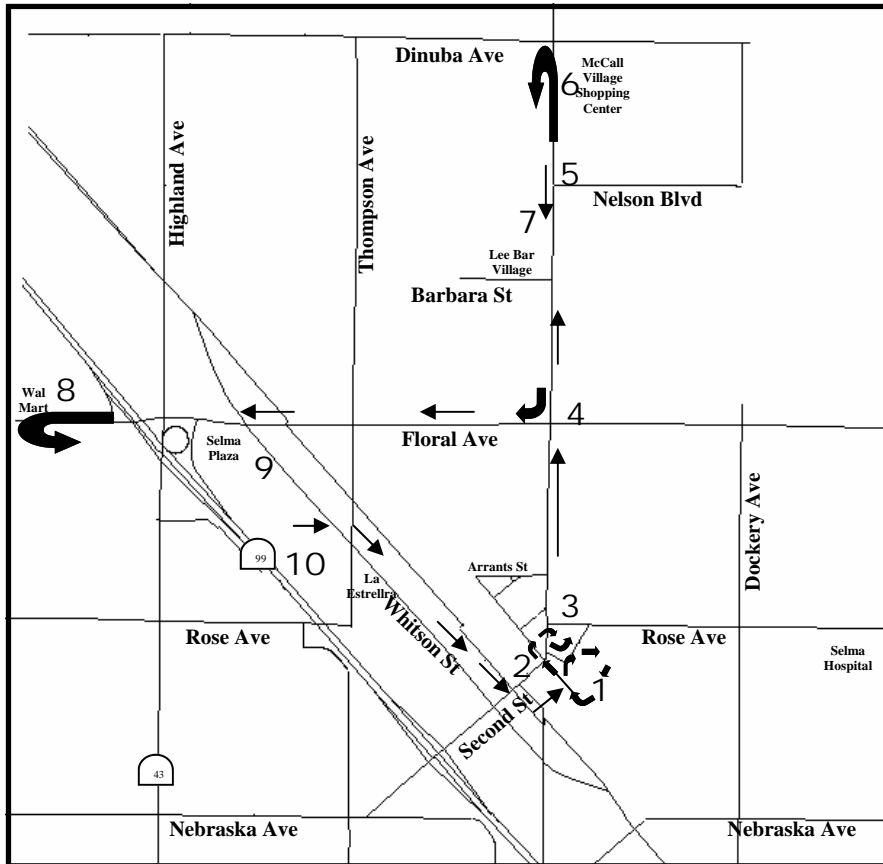

SELMA TRANSIT'S FIXED ROUTE

SELMA TRANSIT'S FIXED ROUTE

GENERAL PUBLIC.....75¢
SENIORS/DISABLED.....50¢

ROUTE OPERATES EVERY ONE-HALF HOUR

NO FIXED ROUTE FROM 12 NOON TO 1:00 P.M.

BUS STOP LOCATION

LOCATION TIMES (Minutes past the hour)

1. SENIOR CENTER	:00 / :30
2. FIRST & HIGH	:02 / :32
3. SELMA SHOPPING CENTER	:04 / :34
4. McCALL & FLORAL	:06 / :36
5. McCALL & NELSON	:10 / :40
6. McCALL SHOPPING CENTER	:12 / :42
7. LEEBAR VILLAGE	:15 / :45
8. WAL-MART (between Wal-Mart & J.C penny/s)	:21 / :51
9. SELMA PLAZA SHOPPING CENTER	:24 / :54
10. FREEWAY MARKET	:26 / :56

SERVICE OPERATES MONDAY-FRIDAY
8:00 A.M. TO 4:30 P.M.

SELMA TRANSIT 896-6539