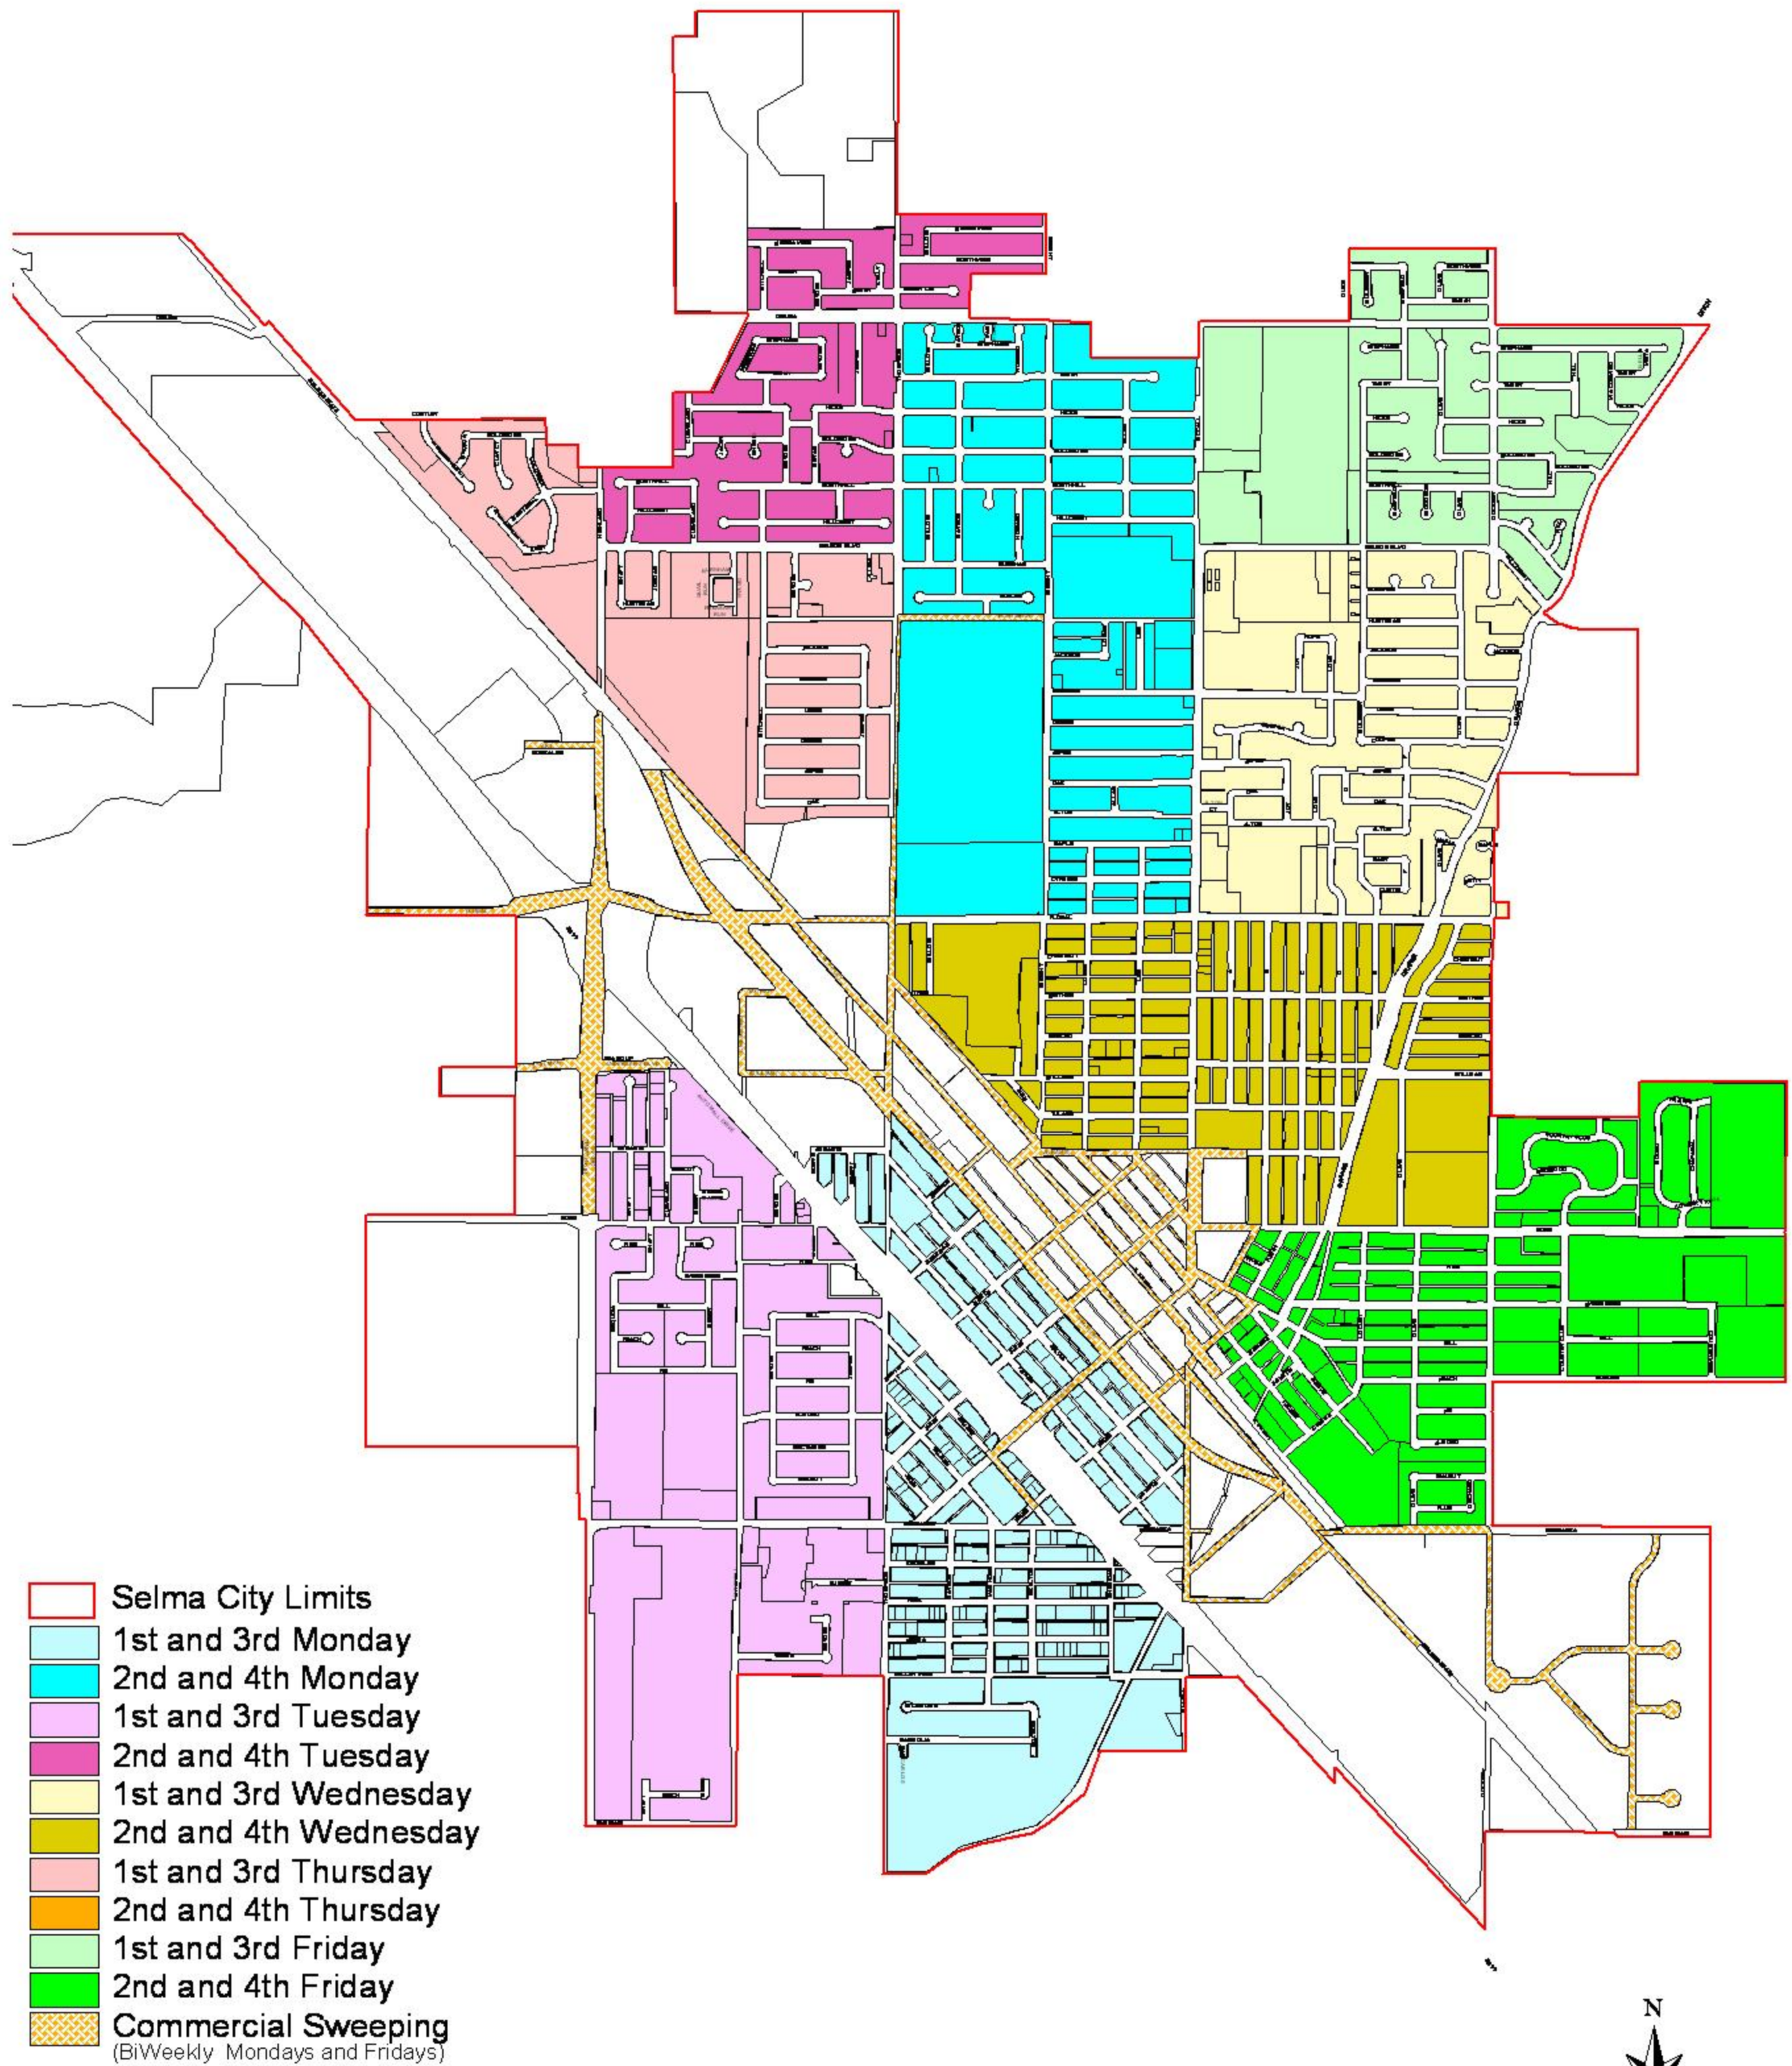

# Selma Public Works Street Sweeping Schedule

This map was prepared by the  
City of Selma GIS Dept  
1/30/2009

1000 0 1000 2000 3000 4000 5000 Feet